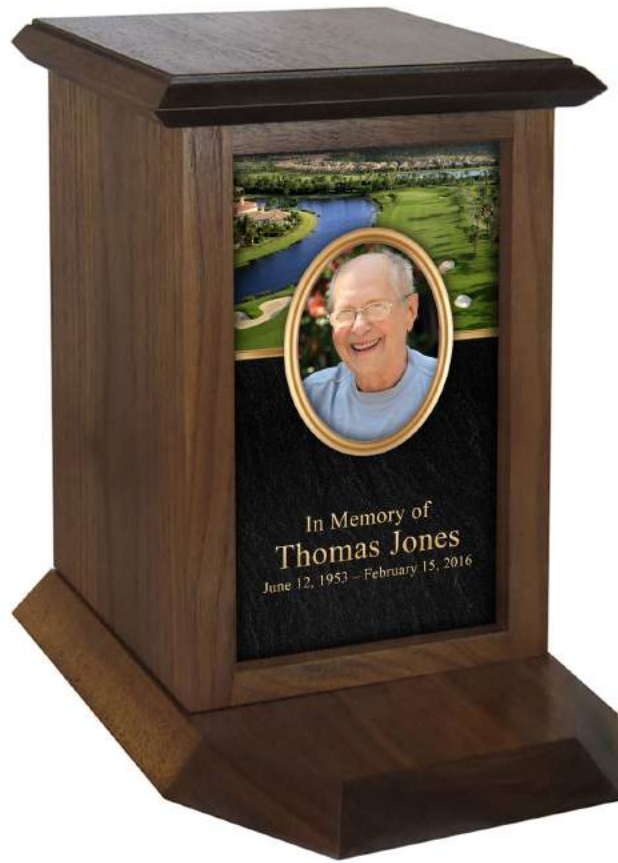

Life Journey Urns

CUSTOM IMAGE LIFE JOURNEY URN

Measures 10" x 7 1/2" x 9 1/2"; 240 cubic inches